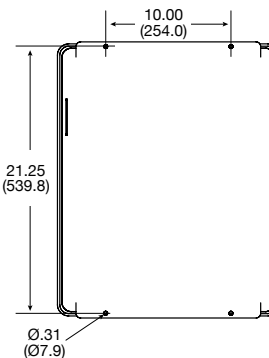

Circuit-Lock®

200A Disconnect Switches

HUBBELL®
Wiring Device-Kellems

200 A Non-Metallic

HBLDS20