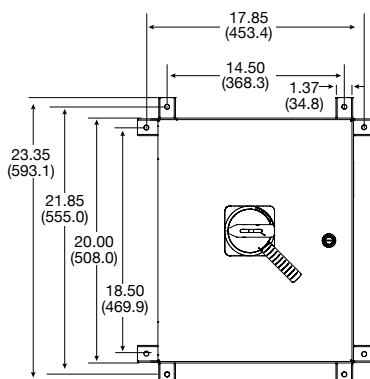

200 A Stainless Steel

HBLDS20SS

Ordering Information

200A Non-Metallic Disconnect	HBLDS20
200A Stainless Steel Disconnect	HBLDS20SS
NO Auxiliary Contact - "Break Before Main"	HBLAC200
200A Replacement Switch	HBLDS20RS
200A Replacement Handle	HBL200HDL

HP Ratings

Voltage	Std HP	Max HP
120 VAC 1Ø	1.5	10
208-240 VAC 1Ø	3.0	10
240 VAC 3Ø	7.5	75
480 VAC 3Ø	15.0	150
600 VAC 3Ø	15.0	200
120/ 208 VAC 3ØY	7.5	15
277/480 VAC 3ØY	15.0	30
347/ 600 VAC 3ØY	15.0	40

Materials - 200A Non-Metallic

Description	Material	Finish
Enclosure	FR Polyester	—
Handle	Plastic	Red/Yellow
Switch	Plastic	—
Backplate	12 Ga. Aluminum	None
Terminals	Aluminum	Tin Plated
Fasteners	Steel	Zinc Plated

Materials - 200A Non-Metallic

Description	Material	Finish
Enclosure	14 Ga. 304 SST	Smooth Grain
Handle	Plastic	Red/Yellow
Switch	Plastic	—
Backplate	14 Ga. 304 SST	304 Ann 2B
Terminals	Aluminum	Tin Plated
Fasteners	Steel	Zinc Plated
Mounting Feet	304 SST	—

HUBBELL®
Wiring Device-Kellems

www.hubbell-wiring.com