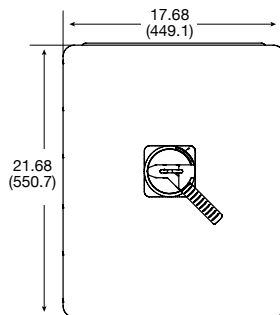

Circuit-Lock®

200A Disconnect Switches

HUBBELL®
Wiring Device-Kellems

200 A Non-Metallic

HBLDS20