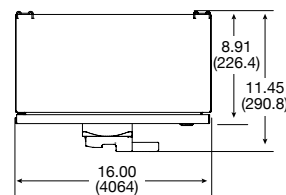

200 A Stainless Steel

HBLDS20SS

Ordering Information

200A Non-Metallic Disconnect	HBLDS20
200A Stainless Steel Disconnect	HBLDS20SS
NO Auxiliary Contact - "Break Before Main"	HBLAC200
200A Replacement Switch	HBLDS20RS
200A Replacement Handle	HBL200HDL

HP Ratings

Voltage	Std HP	Max HP
120 VAC 1Ø	1.5	10
208-240 VAC 1Ø	3.0	10
240 VAC 3Ø	7.5	75
480 VAC 3Ø	15.0	150
600 VAC 3Ø	15.0	200
120/ 208 VAC 3ØY	7.5	15
277/480 VAC 3ØY	15.0	30
347/ 600 VAC 3ØY	15.0	40

Materials - 200A Non-Metallic

Description	Material	Finish
Enclosure	FR Polyester	—
Handle	Plastic	Red/Yellow
Switch	Plastic	—
Backplate	12 Ga. Aluminum	None
Terminals	Aluminum	Tin Plated
Fasteners	Steel	Zinc Plated

Materials - 200A Non-Metallic

Description	Material	Finish
Enclosure	14 Ga. 304 SST	Smooth Grain
Handle	Plastic	Red/Yellow
Switch	Plastic	—
Backplate	14 Ga. 304 SST	304 Ann 2B
Terminals	Aluminum	Tin Plated
Fasteners	Steel	Zinc Plated
Mounting Feet	304 SST	—

HUBBELL®
Wiring Device-Kellems

www.hubbell-wiring.com