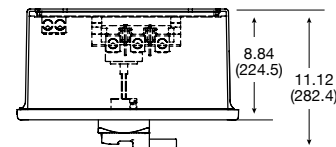

Circuit-Lock®

200A Disconnect Switches

HUBBELL®
Wiring Device-Kellems

200 A Non-Metallic

HBLDS20