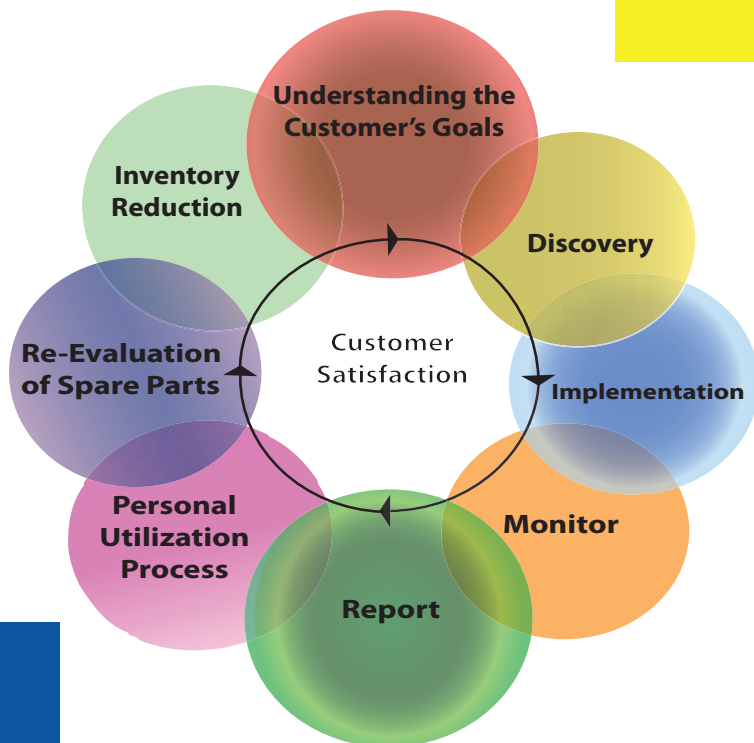

INVENTORY MANAGEMENT SOLUTIONS

REVERE
ELECTRIC
Messenger of Service
SUPPLY Co.

COMPLETE
INDUSTRIAL
AND
ELECTRIC
Messenger of Service
SUPPLY

HOLT
ELECTRIC
Messenger of Service

REVERE
ELECTRIC
Messenger of Service
SUPPLY Co.

An Inventory management program is about eliminating sku's, providing technical insight, and keeping your stock room running efficiently.

How do you know if you are in need of an Inventory Management Program? Some questions you may ask yourself are:

1. Do you need to be more efficient?
2. Do you need a guarantee that your storeroom is fully stocked at all times?
3. Do you want control of your inventory and spending?
4. Do you need to remain technically advanced?

If you answered yes to any of these questions, then our Inventory Management Program may be just what you need. The program offers:

1. Preliminary analysis of your inventory
2. Compiled database of all parts
3. Detailed breakdown by part number, which shows items that are redundant or obsolete
4. Suggested stock levels based on usage
5. Standardization on all bin locations
6. Dedicated Inventory Specialist that will maintain your storeroom to your specifications
7. Customized purchase order and invoicing scheme
8. Quarterly review meetings to discuss any outstanding issues
9. Partnering relationship that works to reduce and measure Total Cost of Ownership