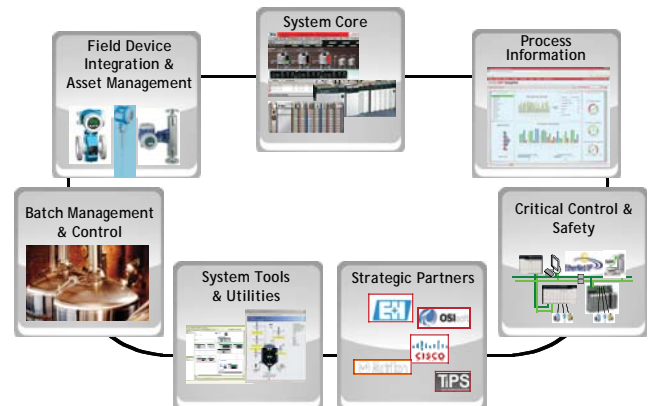

### Plant Wide Control

PlantPAX taps the latent power on your factory floor and puts it all together in one seamless, infinitely flexible, system-wide solution. Simply put, PlantPAX is the next generation of plant-wide control and information system that meets the latest needs of the entire manufacturing enterprise, in a single, open, universal control platform.

### Protecting Your Investment

PlantPAX, the innovative process automation system from Rockwell Automation. Many process control manufacturers leave customers behind as systems are expanded and upgraded. Rockwell Automation has a heritage of protecting the investment you make today by providing backwards compatibility of legacy systems.

### Plant Wide Control

The PlantPAX system, powered by Integrated Architecture, brings the industry's most comprehensive, multi-disciplined process control capabilities to the frontline.

### Include PlantPAX In Your Thinking Process!

It's a true engineering breakthrough and a timely business opportunity for anyone who manages a process operation.